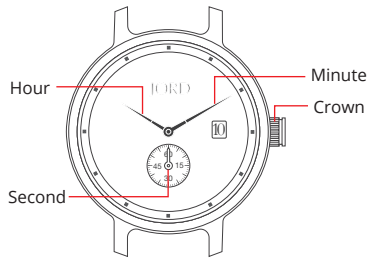

HYDE - USER MANUAL

PRODUCT BREAKDOWN

OPERATING INSTRUCTION

1. Pull the crown to Position 2 to stop/adjust the time.
2. Turn the crown until the hour and minute hands are aligned with the correct time.
3. Push the crown back to Position 1 to start the time.