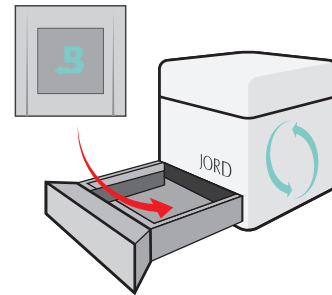

PRODUCTS FOR WATCH CARE

HUMIDOR

Our innovative and functional red cedar box is created to offer a humidity controlled environment for your wood time-pieces.

To enable the humidor capability, place a humidity control pack in the bottom drawer for ideal moisture control and watch storage.