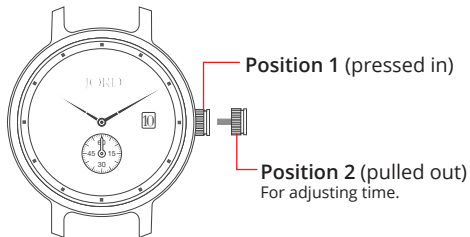

HYDE - USER MANUAL

PRODUCT BREAKDOWN

OPERATING INSTRUCTION

1. Pull the crown to Position 2 to stop/adjust the time.
2. Turn the crown until the hour and minute hands are aligned with the correct time.
3. Push the crown back to Position 1 to start the time.